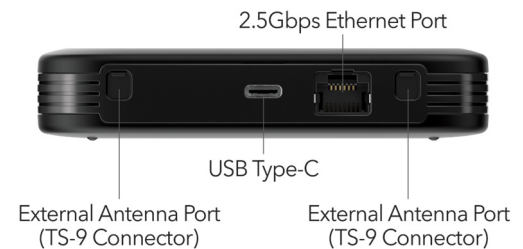

Connection Diagram

Qualcomm 5G

This product comes with a limited warranty that is valid only if purchased from a NETGEAR authorized reseller. www.netgear.com/warranty

*Actual battery life will vary depending on network and environmental conditions, devices connected, content streamed, device settings, and aging of the battery.

[†]This mobile hotspot has a maximum 5G speed of up to 8Gbps. Your actual speed will depend on multiple factors including (but not limited to) your ISP supporting at least 800MHz of 5G mmWave, distance to your ISP's 5G Tower, network congestion, location of the mobile hotspot at your premise, and any obstructions between the mobile hotspot and your ISP's 5G tower.

[∞]Maximum wireless signal rate derived from IEEE 802.11 specifications. Actual data throughput and wireless coverage will vary and be lowered by network and environmental conditions, including network traffic volume, device limitations, and building construction. NETGEAR makes no representations or warranties about this product's compatibility with future standards.

^{††}WiFi 6E is restricted to indoor use only. Power adapter must be plugged in to turn on 6GHz band.

Qualcomm Snapdragon is a product of Qualcomm Technologies, Inc. and/or its subsidiaries. Qualcomm and Snapdragon are trademarks of Qualcomm Incorporated, registered in the United States and other countries.

NETGEAR, the NETGEAR Logo and Nighthawk are trademarks of NETGEAR, Inc. Other brand names mentioned herein are for identification purposes only and may be trademarks of their respective holder(s). Information is subject to change without notice. ©2023 NETGEAR, Inc.

NETGEAR, Inc. 350 E. Plumeria Drive, San Jose, CA 95134-1911 USA, www.NETGEAR.com/support